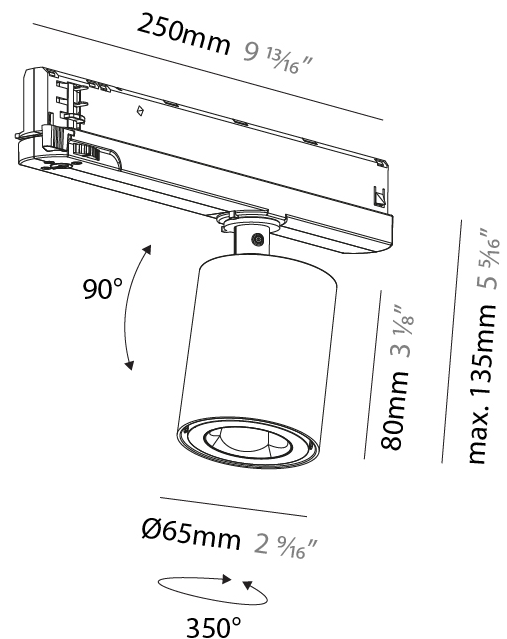

1. To build a product code in our configurator select the specify button on the base model # product page
2. To build a manual product code on this datasheet choose from the options listed below in blue font and add the suffix to the base model #

GENERAL

Series: Oiko Pro In
Brand: Prolicht
Division: Architectural
Mounting Type: Track
Mounting Location: Ceiling
Subcategory: Spots

PHYSICAL

Shape: Cylinder
Diameter (mm): 65
Diameter (in): 2 9/16
Length (mm): 250
Length (in): 9 13/16
Height (mm): 80
Height (in): 3 1/8
Max. Overall Height (mm): 135
Max. Overall Height (in): 5 5/16
Light Distribution: Adjustable / Direct
Fixture Finish: SSR / BKV / CWI / CRY / HAB / UFT / ITA / RUA / FTG / MYG / LOD / PUS / FRO / FUP / KIA / POP / BLS / SPG / MEY / GOH / GUM / CHC / COM / ABZ / JAG / OBR / MOS / ROR
Holder Finish: WHI / BLK
Fixture Material: Aluminum

ELECTRICAL

Lamp Type: LED
Input Wattage (W): 19
Total Output Wattage (W): 17.3
Dimming: Non-Dimmable / 0-10V Dimming
Driver Included: Yes
Driver Location: Integrated
Driver Type: Constant Current - 120Vac
Driver Class: Class 2
Input Voltage (V): 120

LED

Number of LEDs: 1
Color Temperature (°K): 2700 / 3000 / 3500 / 4000
Max. Delivered Lumen (lm): 1278 / 1377 / 1432 / 1461
Nominal Lumen (lm): 1668 / 1797 / 1869 / 1907
CRI: >90 CRI
Lamp Life (hrs): 50000

OPTICAL

Reflector: 14

RATINGS AND CERTIFICATIONS

Certified By: CSA Certified to UL and CSA Standards
IP rating: IP20